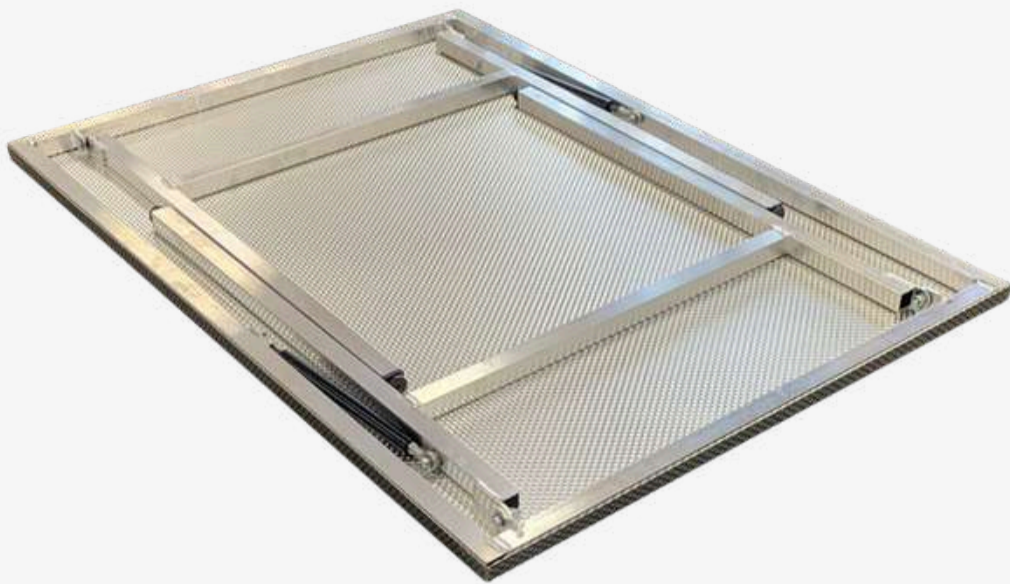

Aluminium Table

R4200
*including table slide

One of the most popular accessories we sell. Perfect for any occasion.

Only 32mm thick and 7kg overall weight
Legs close neatly without any latches or straps