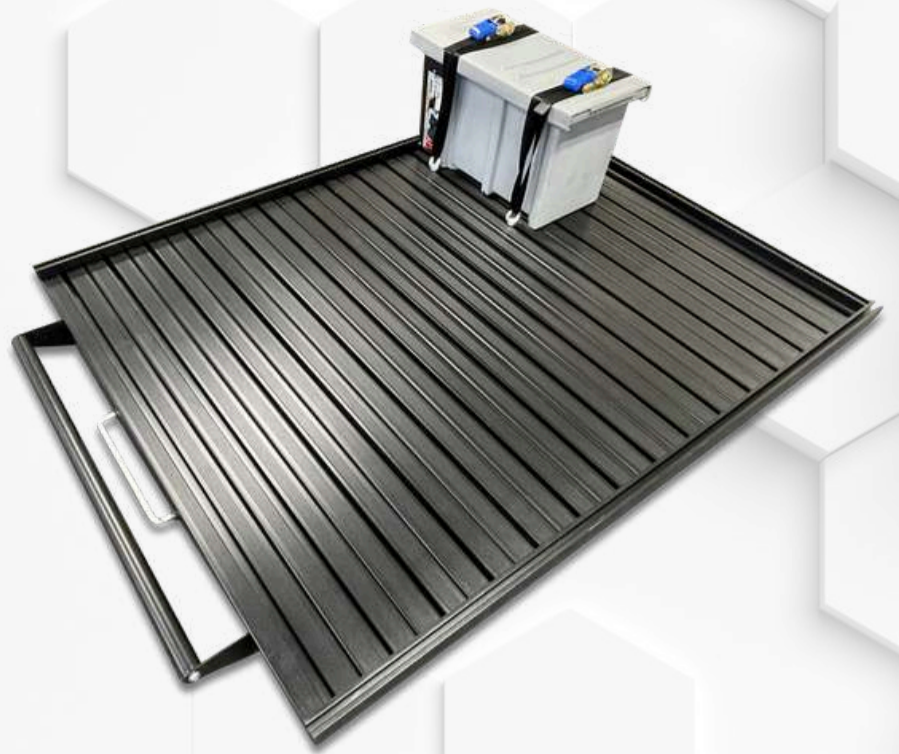

Battery Box Straps R590 incl.vat
Includes 2 x straps & 4 x eye hooks