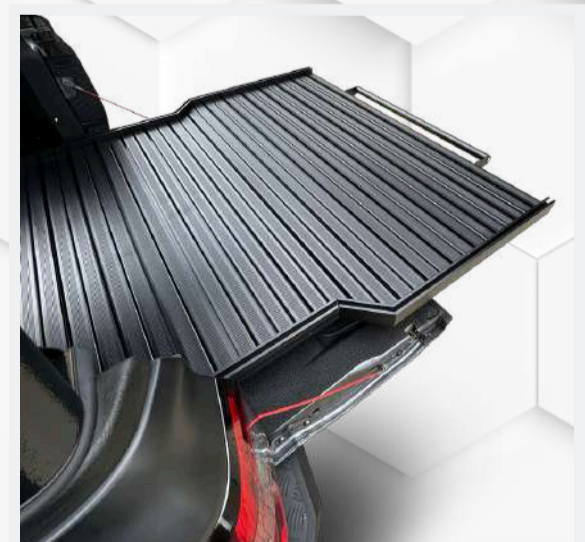

Low profile design

Maximises storage space

Easy to fit with multiple  
slotted mounting holes

Ergonomic handle  
and locking mechanism

Easy access to your entire  
load bin

\*Available for most makes of double cabs and super cabs