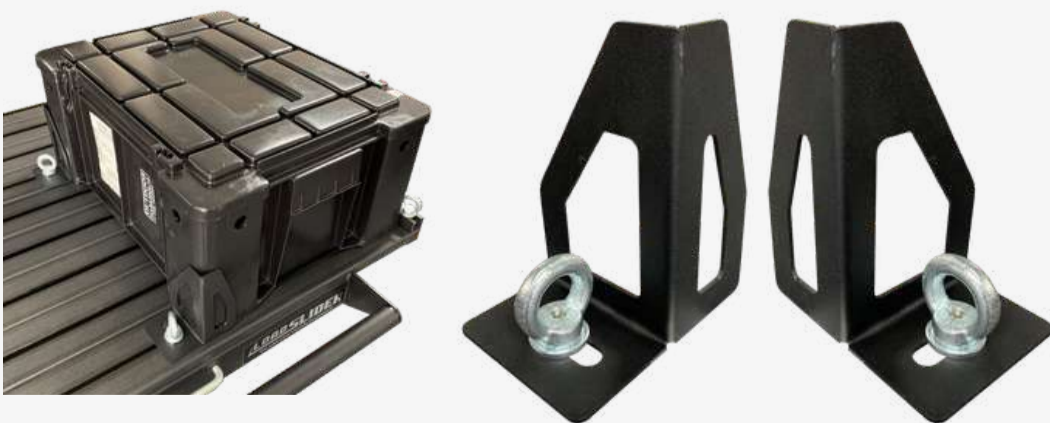

Loadslider with perimeter rail & 2 x small bin boxes  
**From R20370 for double cabs**  
**From R22370 for super cabs**

Small bin boxes easily bolt  
anywhere on the Loadslider  
**R690 each**

Perimeter rail only  
**R2000**

Additional eye hooks  
**R25 each**

Stretchy Straps  
**R250 each**

Corner brackets including 2 x eye hooks  
**R140 each**

Divider plate including 2 x eye hooks  
**R690 each**