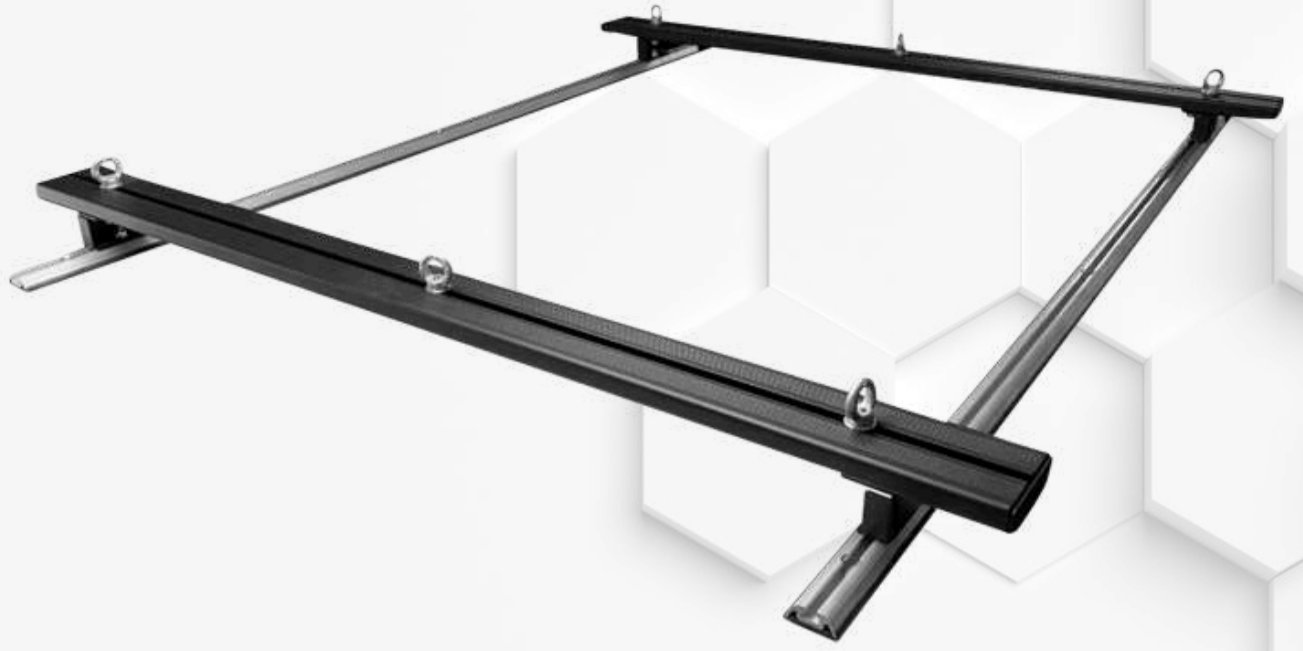

Roof Racks

Load Bars includes 6 x eye hooks

R2000 for a set of 2
R3000 for a set of 3

*includes mounting feet
*excludes roof rails

Slat Rack roof rack - 5 x T-Slot slats with
100mm perimeter frame
R4900 for double cabs
R6900 for super cabs

NEW

Light duty fully adjustable load bars
*excludes roof rails

R1290 for double cabs
R1290 for super cabs
R1290 for single cabs