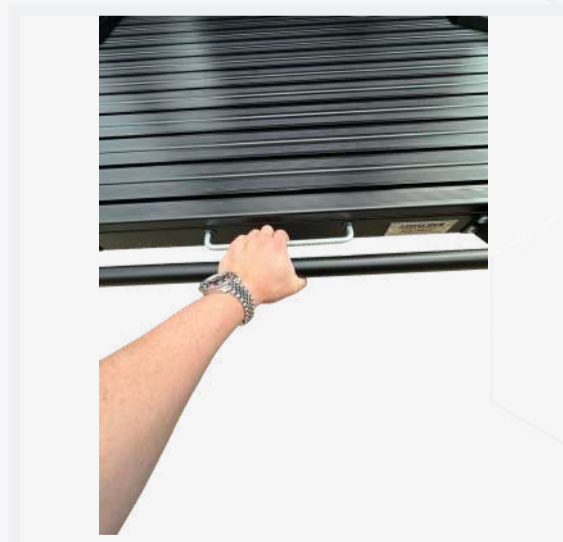

Ergonomic handle
and locking mechanism