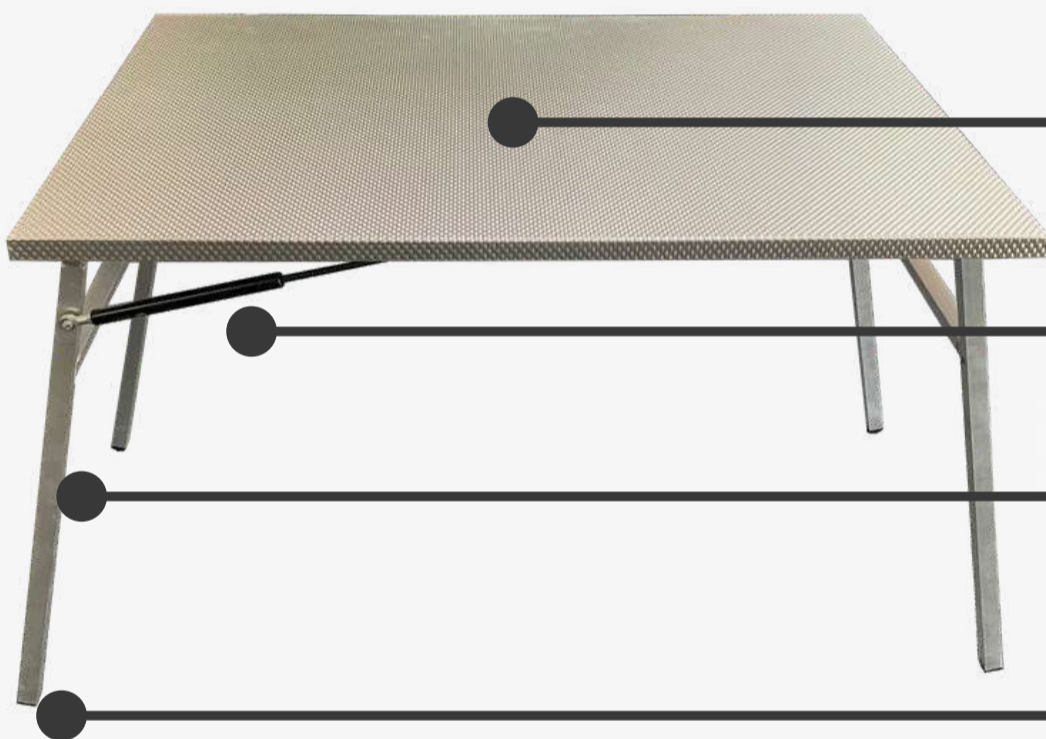

# Aluminium Table

**R4200**  
**\*including table slide**

*One of the most popular accessories we sell. Perfect for any occasion.*

Only 32mm thick and 7kg overall weight  
Legs close neatly without any latches or straps

Legs open when table is turned right side up

Rigidized aluminium table top

Gas assisted opening legs

Aluminium legs and framework

Height adjustable feet

New table canvas cover with pouches and storage bag

**R2990**