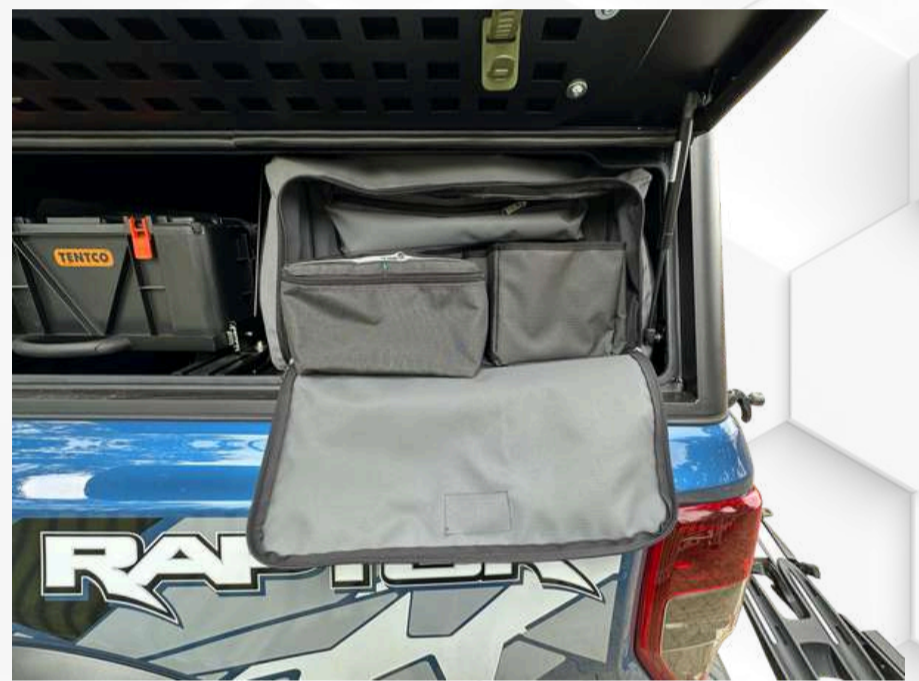

Kitchen Units

Canvas Cutlery Bag **R2200 each**

- High quality canvas cutlery bags
- Easy to fit and pack into our kitchen units
- Cutlery bag is removable and can be carried to cooking/eating area
- Any cutlery, crockery, cooking utensils and other kitchen related items can be packed
- No restrictions on what items can be packed
- More usable than foam inserts