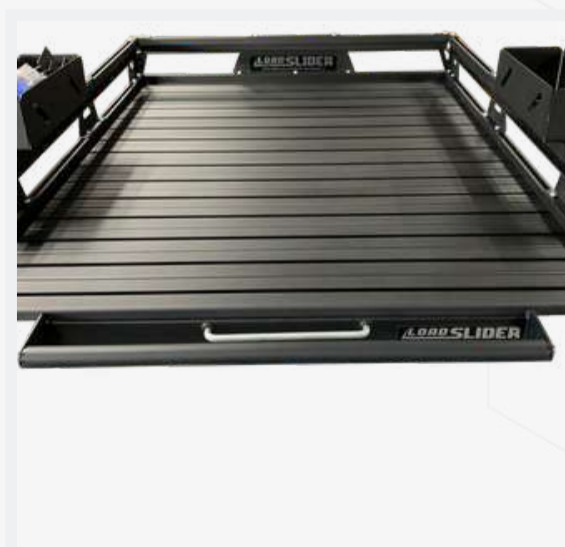

Ergonomic handle and locking mechanism