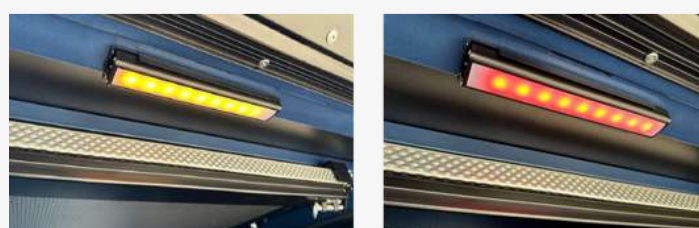

Lighting Options

Internal LED light set consisting of three wired 12 volt white/amber lights
All three lights are joined to a cigarette lighter socket
Vehicle needs to have a dual battery or 12 volt socket prewired to power the lights
Wireless on/off switch remote available
R2200 for a set of 3 lights installed

LED brake light
Can be fitted to any canopy trim level
Ford approved harness available
Toyota approved Hilux Revo harness available

R660 each
Ranger/Revo wiring harness R890

USB Rechargeable LED Light
Sticks on a magnetic strip that can be positioned anywhere inside the canopy.
Provides adequate light without wiring up your vehicle or using a dual battery

White/Amber/Red
R390 each