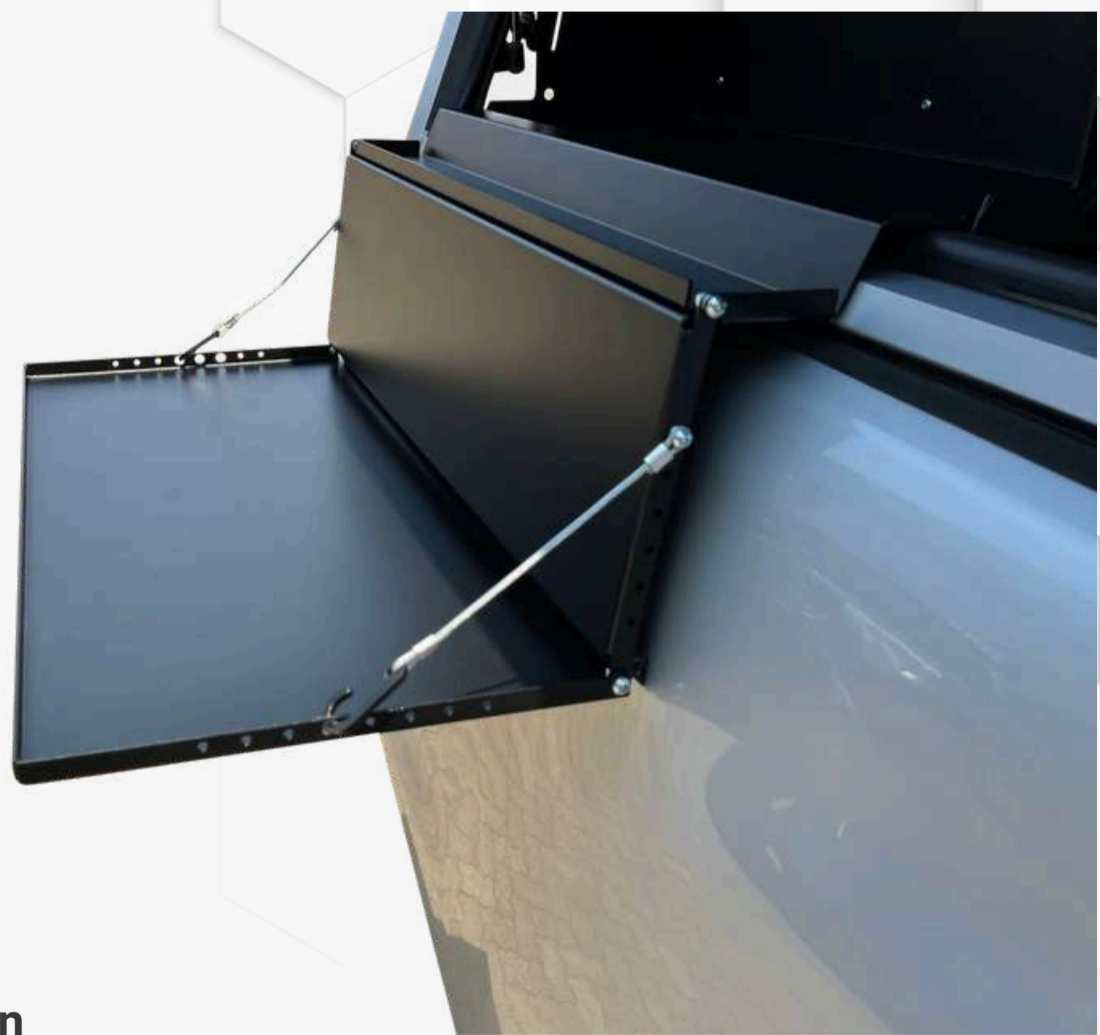

Kitchen units can be fitted in conjunction with other accessories such as our ammo box slides and aluminium table